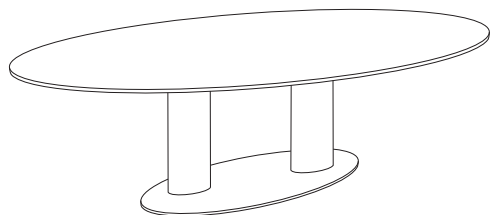

BUDDHA DINING / W x H x D

**Passe
Partout**

Buddha round table
metal tube leg dia 16/22

Buddha round table metal tube leg dia 16 or 22

120x68x120 (dia 16)
140x68x140 (dia 22)
160x68x160 (dia 22)

120x75x120 (dia 16)
140x75x140 (dia 22)
160x75x160 (dia 22)

Buddha ellipse table
metal tube legs dia 16

Buddha ellipse table metal tube legs dia 16

200x68x120
220x68x120
240x68x120

200x75x120
220x75x120
240x75x120

Buddha ellipse table
metal tube legs dia 22

Buddha ellipse table metal tube legs dia 22

260x68x120
280x68x120
300x68x130
320x68x130

260x75x120
280x75x120
300x75x130
320x75x130

HOUT

leverbaar in plain eik
kleuren eik: natural 24, tobacco 20, grey 26, anthracite 25
of black 02

POOTJES

gelakt metaal (zwart)