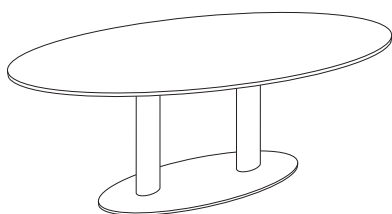

BUDDHA DINING / W x H x D

**Passe
Partout**

Buddha round table
metal tube leg dia 16/22

Buddha round table metal tube leg dia 16 or 22

120x68x120 (dia 16)
140x68x140 (dia 22)
160x68x160 (dia 22)

120x75x120 (dia 16)
140x75x140 (dia 22)
160x75x160 (dia 22)

Buddha ellipse table
metal tube legs dia 16

Buddha ellipse table metal tube legs dia 16

200x68x120
220x68x120
240x68x120

200x75x120
220x75x120
240x75x120

Buddha ellipse table
metal tube legs dia 22

Buddha ellipse table metal tube legs dia 22

260x68x120
280x68x120
300x68x130
320x68x130

260x75x120
280x75x120
300x75x130
320x75x130

HOUT

leverbaar in plain eik
kleuren eik: natural 24, tobacco 20, grey 26, anthracite 25
of black 02

POOTJES

gelakt metaal (zwart)